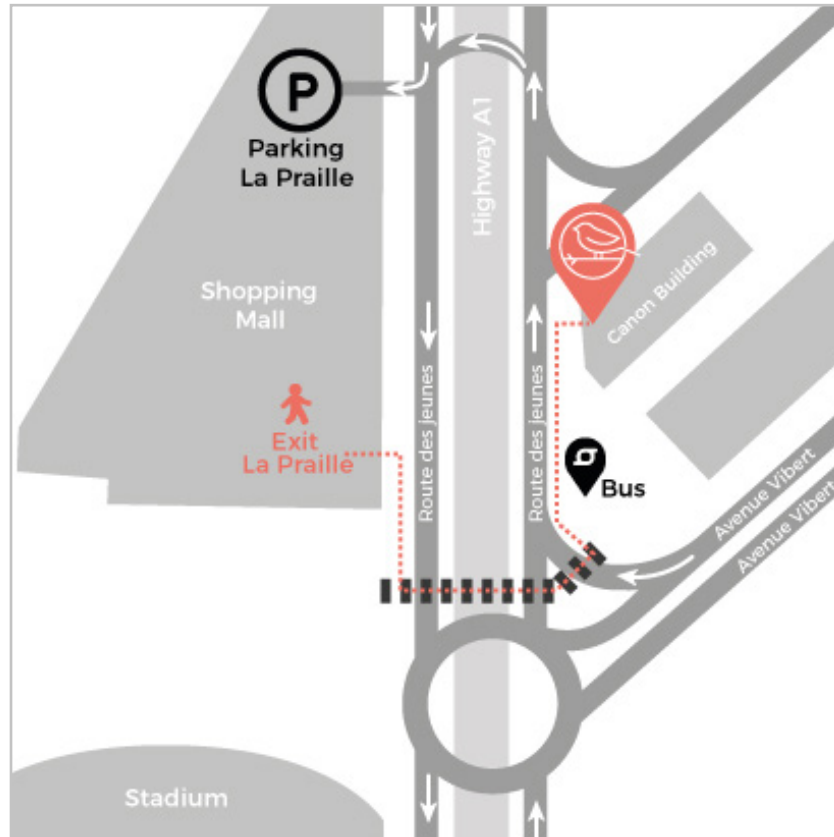

## MY LITTLE ROOM ORDER PICK UP POINT

Route des Jeunes, 59  
1212 Grand-Lancy  
2<sup>nd</sup> floor of the Canon building

### COME BY CAR

We recommend you to park your car  
in the La Praille Shopping Mall car  
park (Route des Jeunes exit)

### COME BY BUS

Lines TPG 4, 21, 22, 42, 43, D, K, L  
(stop: Stade de Genève)

MY LITTLE ROOM

DESIGN FOR KIDS